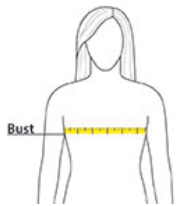

### PRODUCT MEASUREMENTS

	XS	S	M	L	XL	2XL	3XL	4XL
Size	2	4/6	8/10	12/14	16/18	20/22	24/26	28/30
Body Length at Back	33	33 1/2	34	34 1/2	35	35 1/2	36	36 1/2
Bust	19	20	21	22 1/2	24	25 1/2	27 1/2	29 1/2
Sleeve Length from Center Back	33	33 1/2	34	34 5/8	35 1/4	35 7/8	36 1/4	36 5/8

**Body Length at Back:** Measured from high point shoulder to finished hem at back.

**Bust:** Measured across the chest one inch below armhole when laid flat.

**Sleeve Length from Center Back:** Measure from Center Back neck to shoulder point to sleeve hem.

### SIZE CHARTS

	XS	S	M	L	XL	2XL	3XL	4XL
Size	2	4/6	8/10	12/14	16/18	20/22	24/26	28/30
Bust	32-34	35-36	37-38	39-41	42-44	45-47	48-51	52-55

## HOW TO MEASURE

---